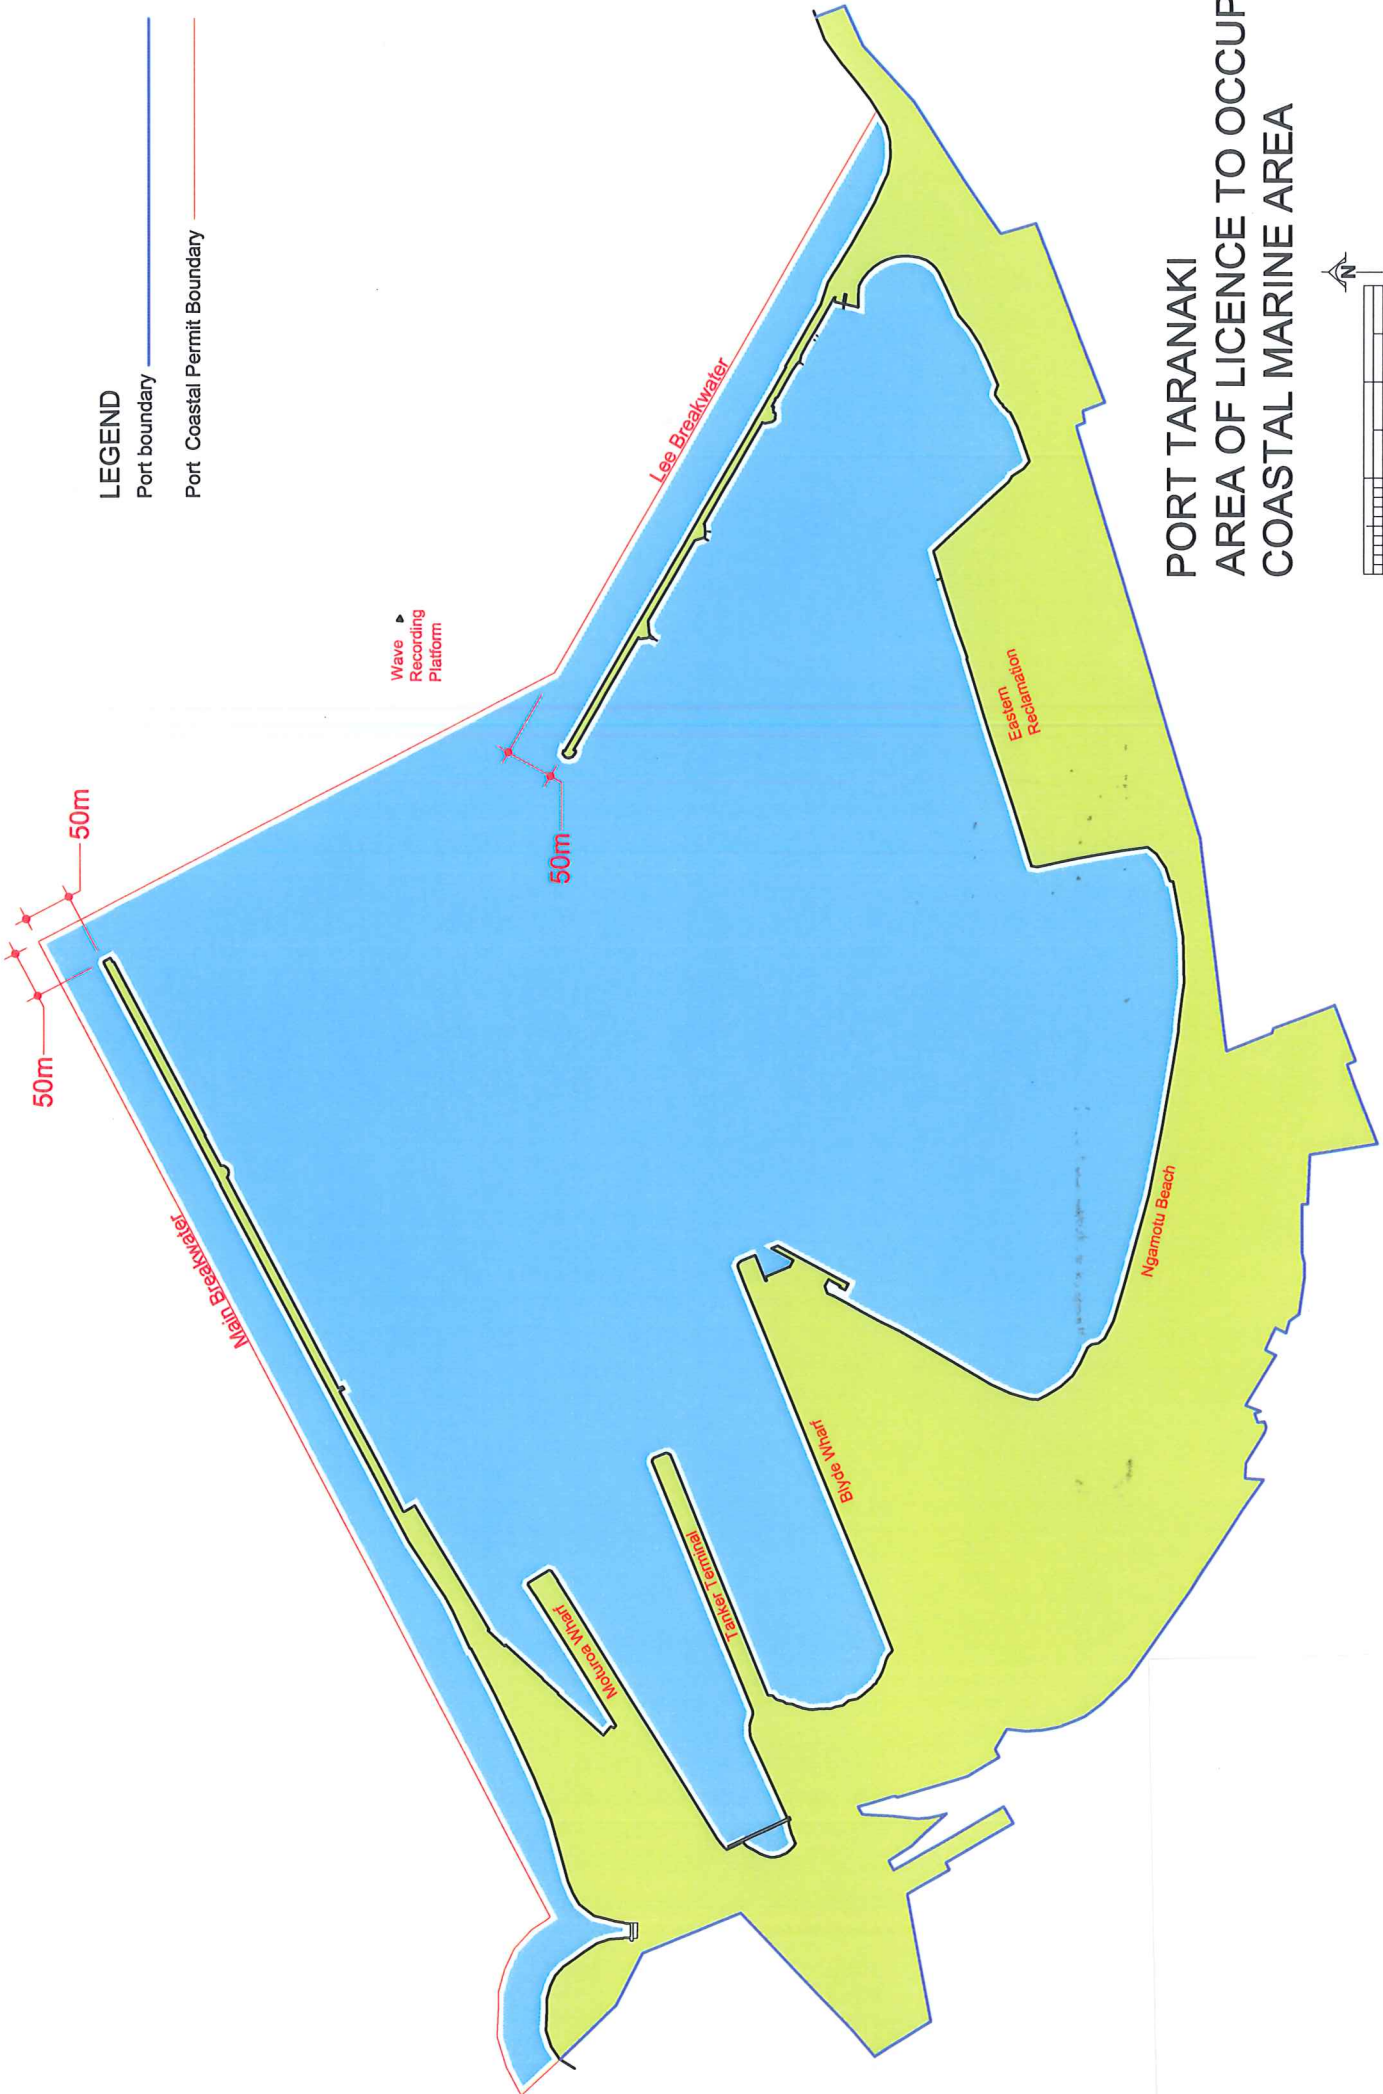

**LEGEND**

Port boundary

Port Coastal Permit Boundary

**PORT TARANAKI  
AREA OF LICENCE TO OCCUPY  
COASTAL MARINE AREA**

CAD File 11535 - 77012 - PTL\_Job 3000