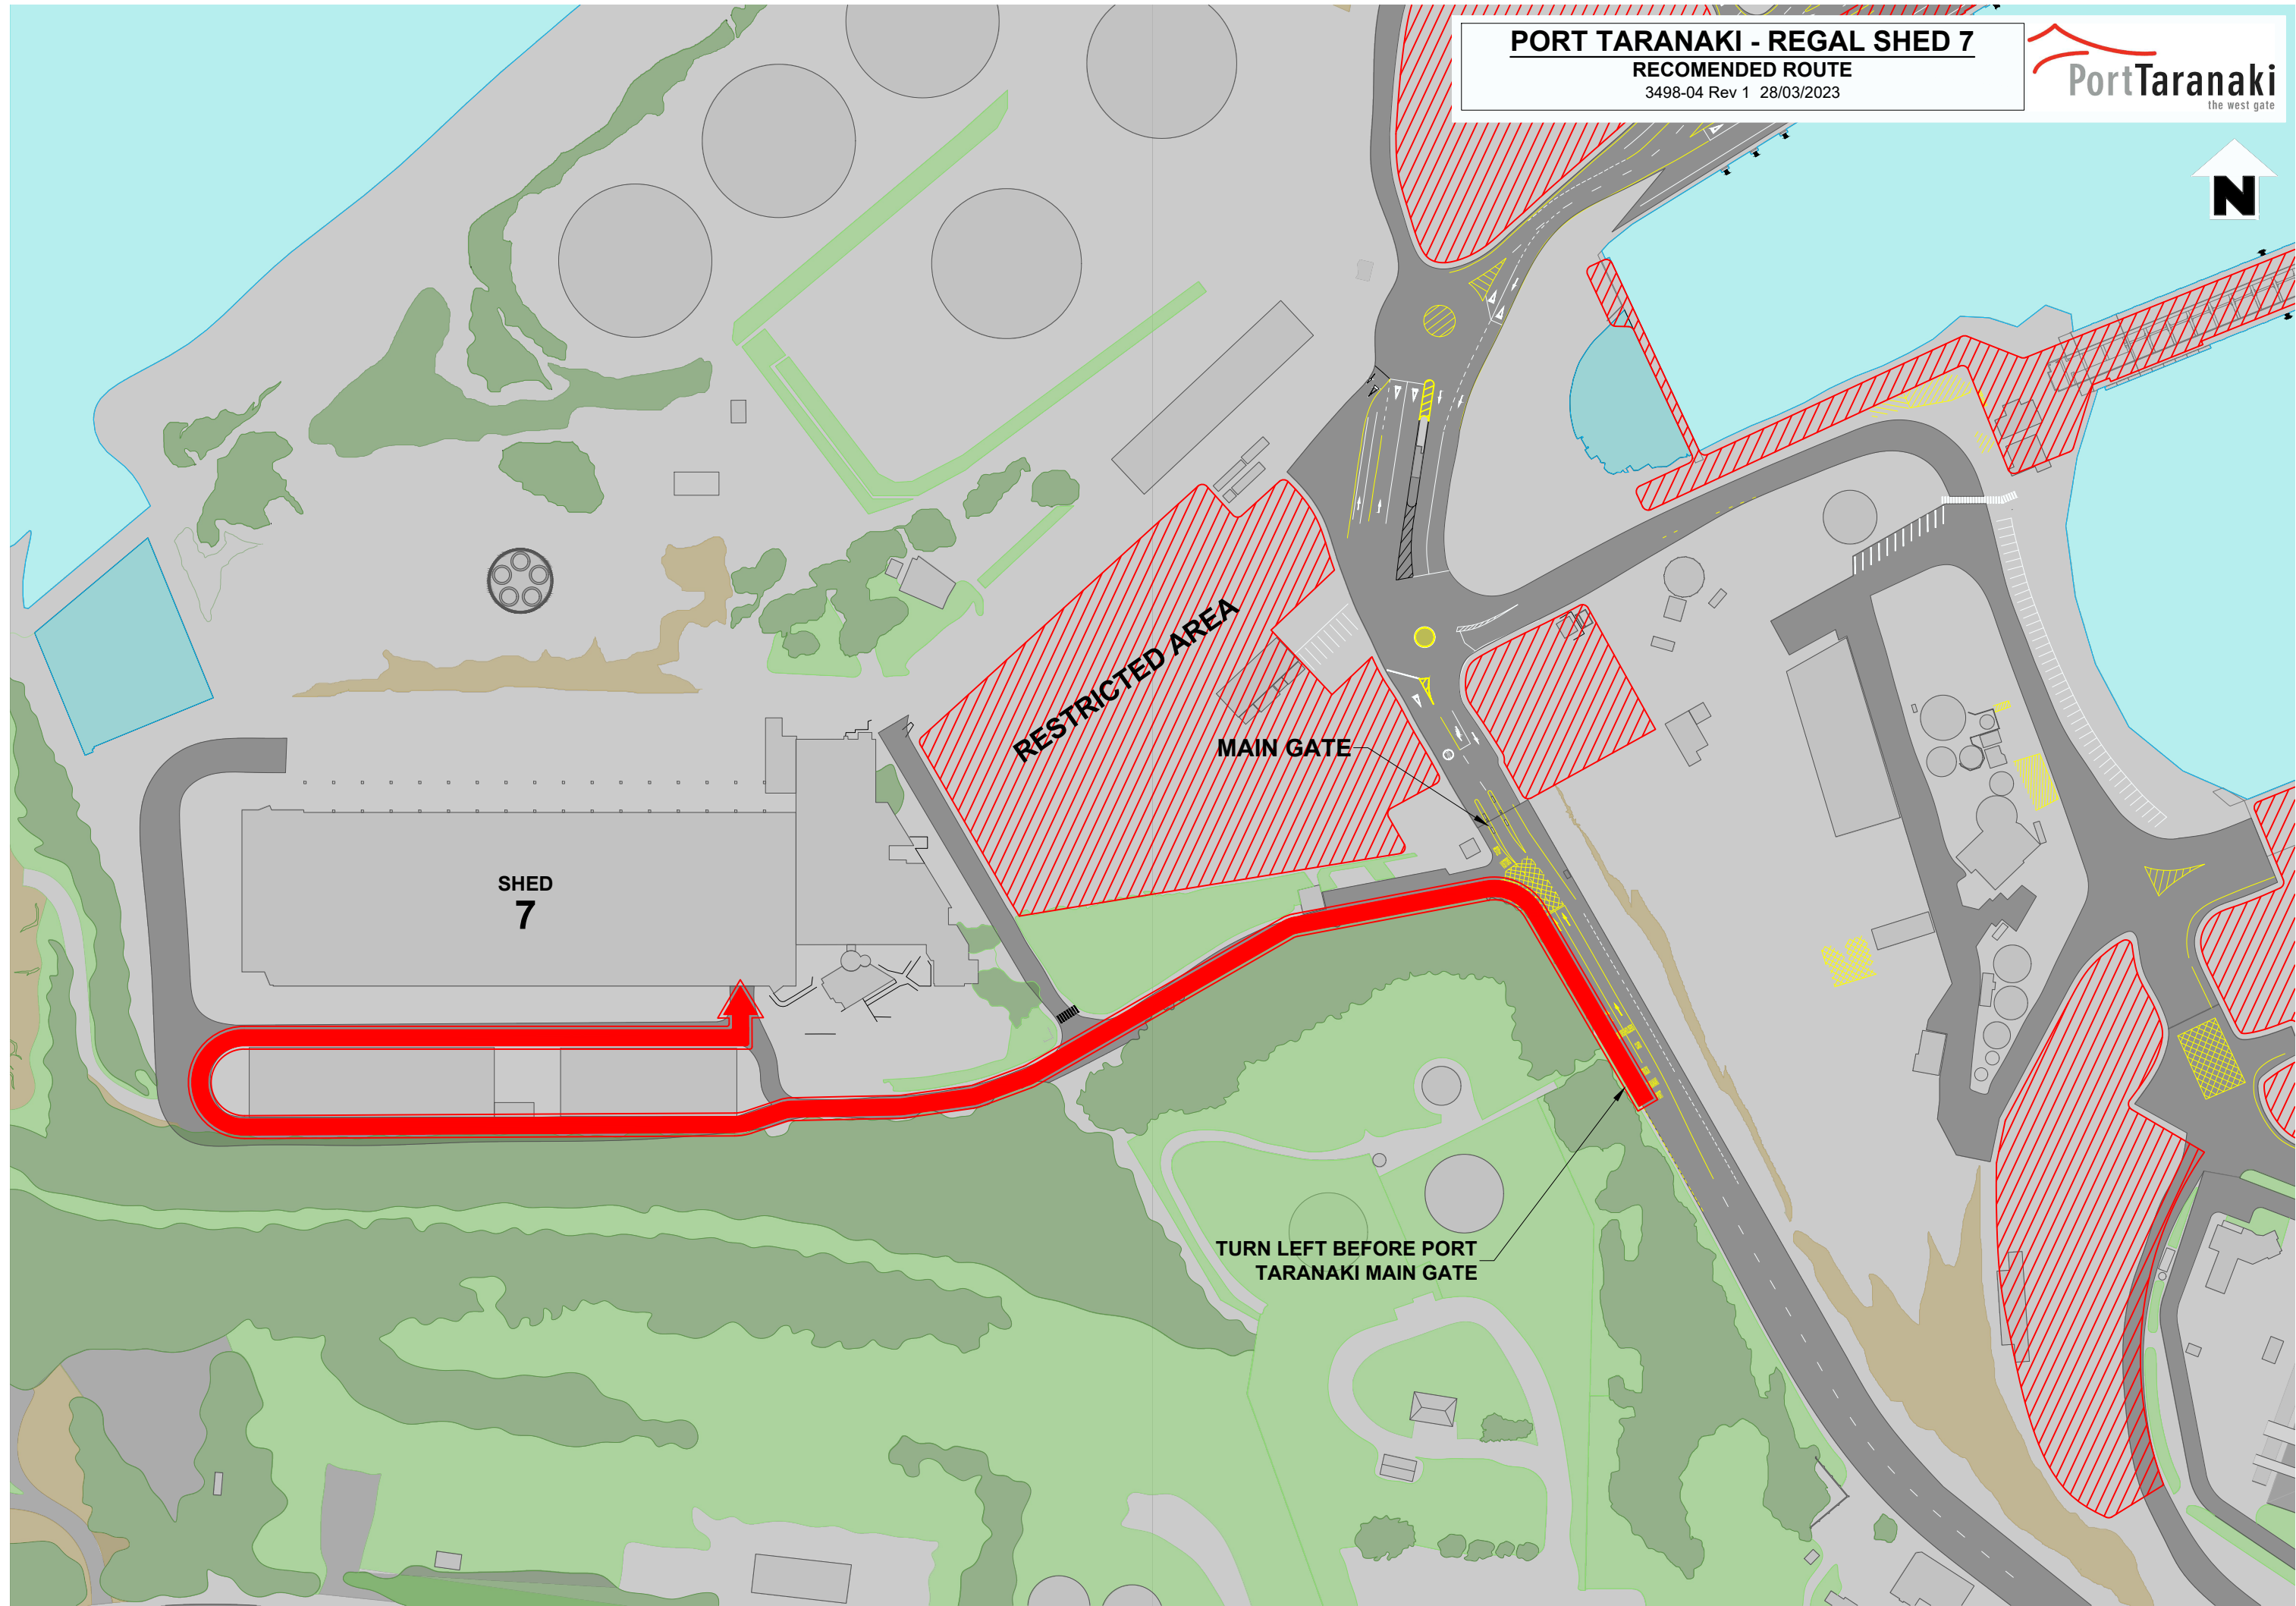

PORT TARANAKI - REGAL SHED 7

RECOMENDED ROUTE

3498-04 Rev 1 28/03/2023

RESTRICTED AREA

MAIN GATE

**SHED
7**

**TURN LEFT BEFORE PORT
TARANAKI MAIN GATE**