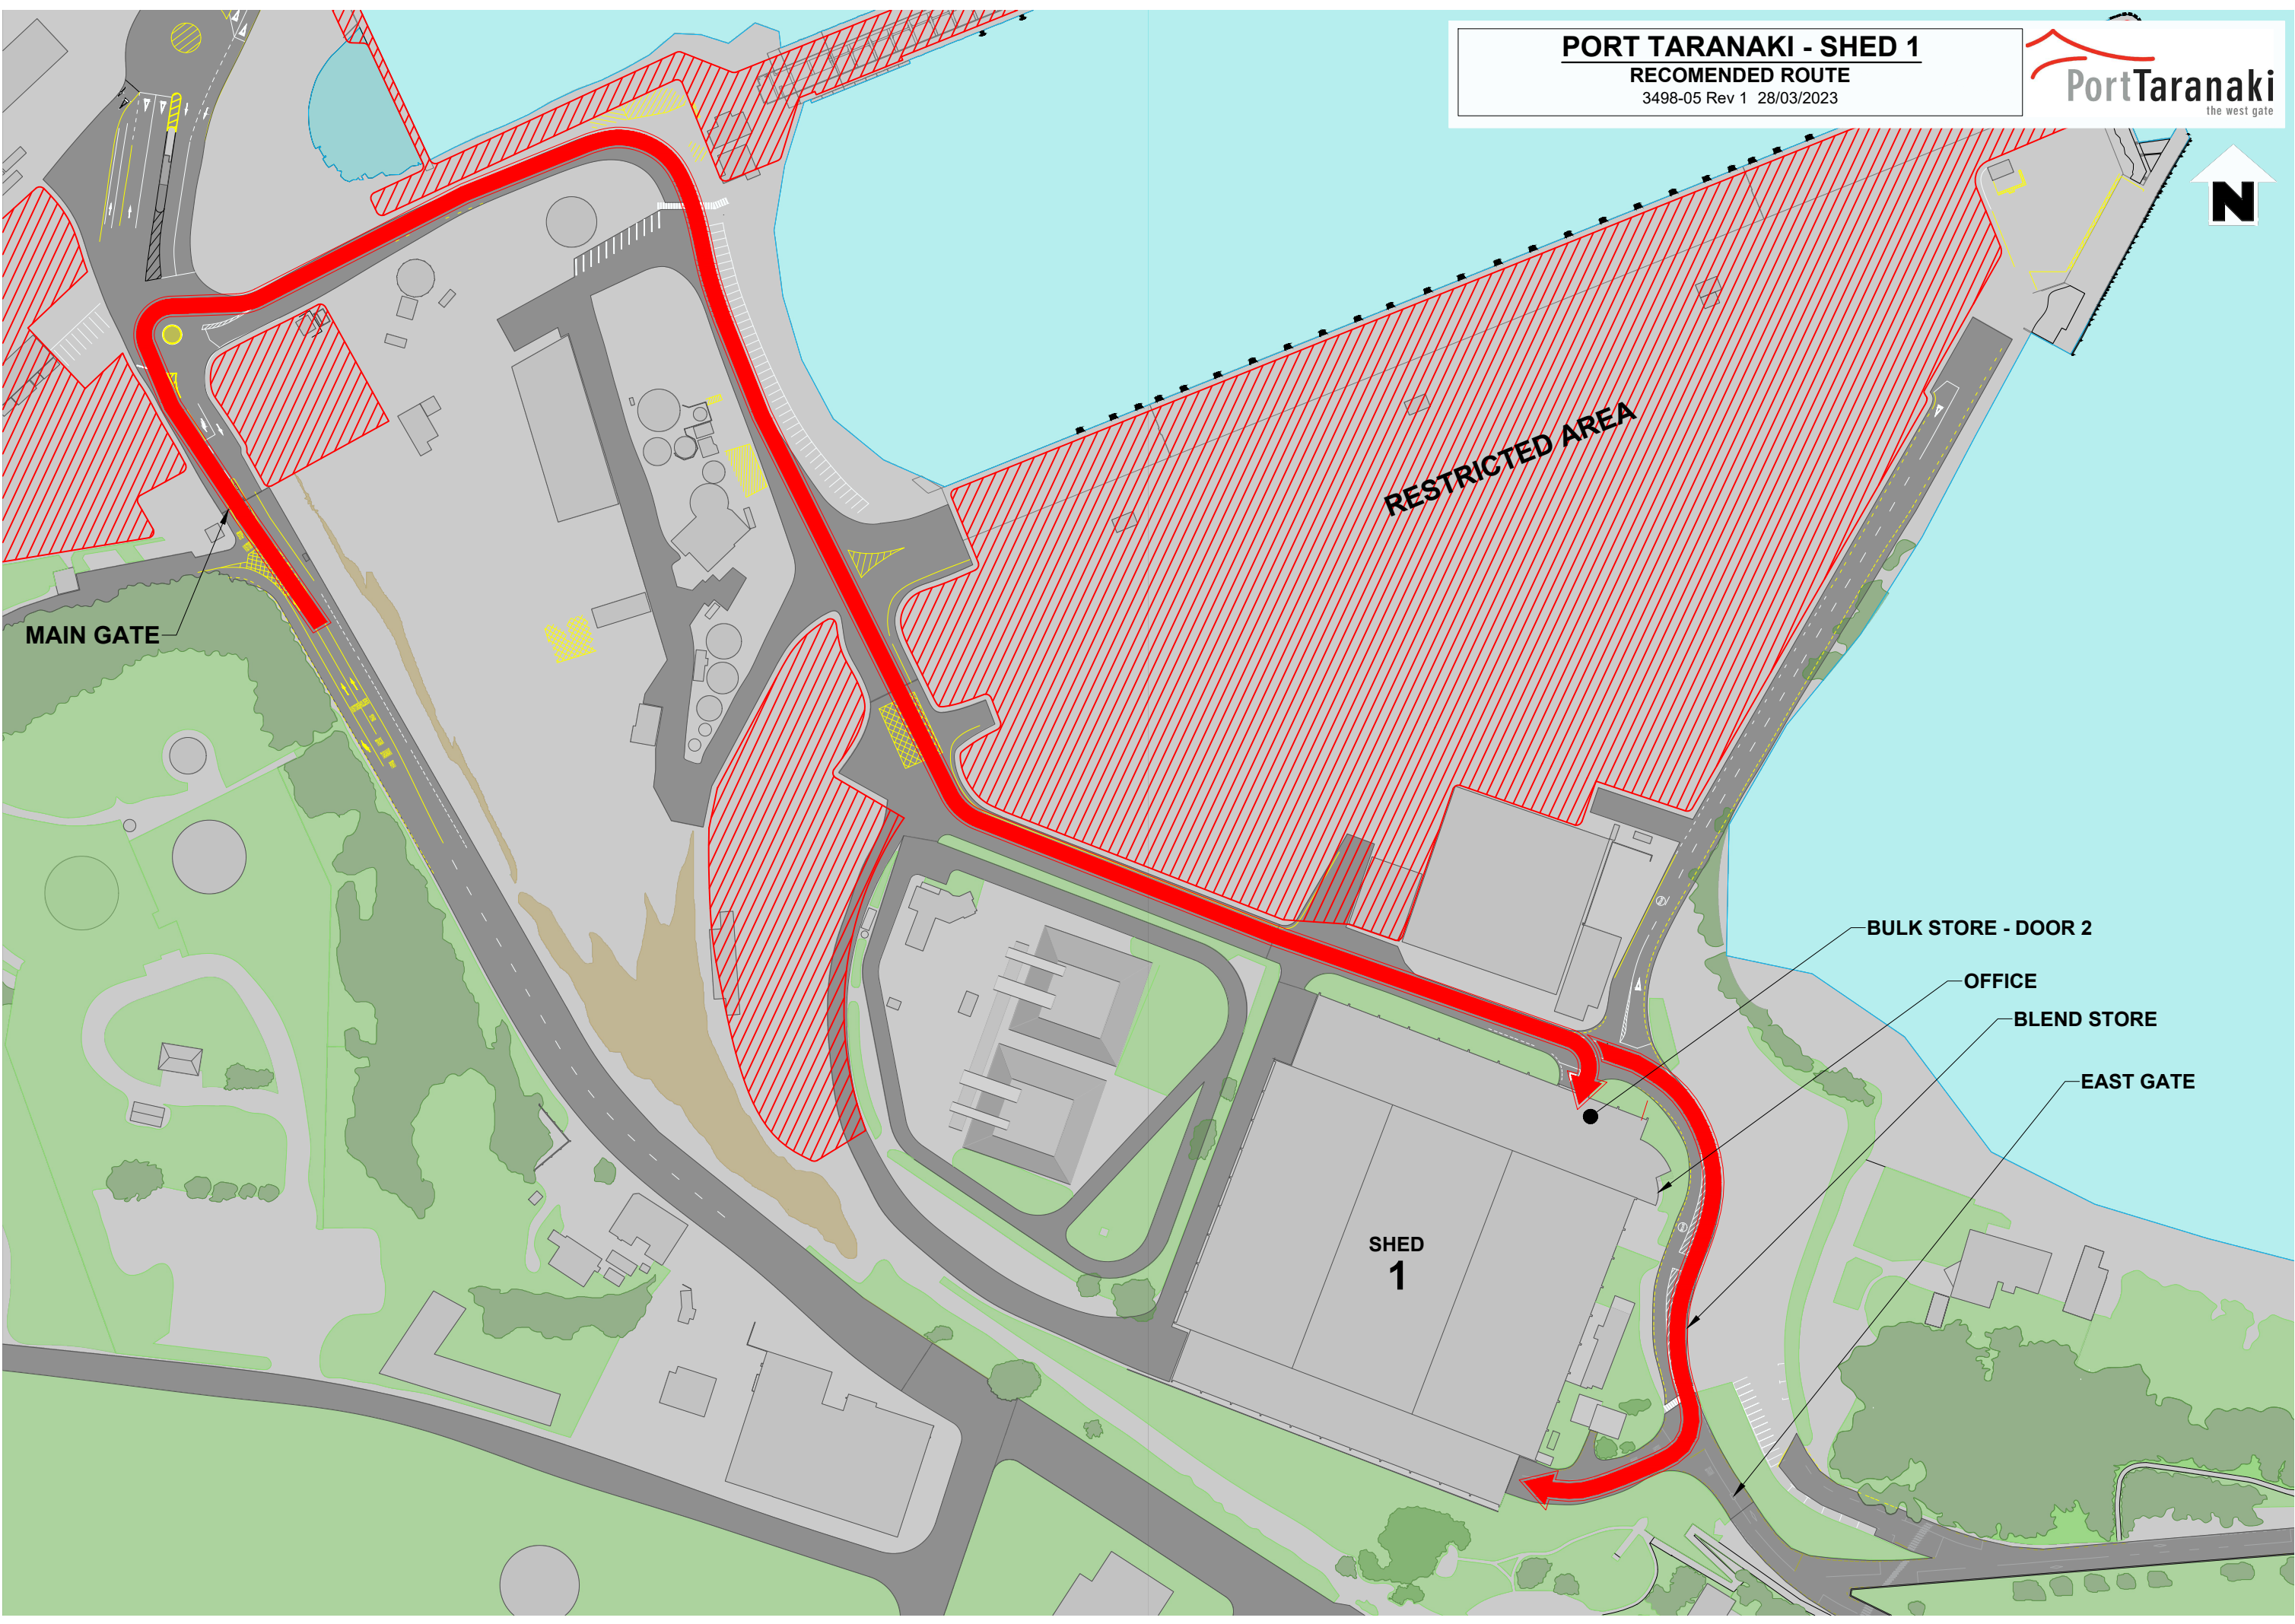

**PORT TARANAKI - SHED 1**

**RECOMENDED ROUTE**

3498-05 Rev 1 28/03/2023

MAIN GATE

RESTRICTED AREA

SHED 1

BULK STORE - DOOR 2

OFFICE