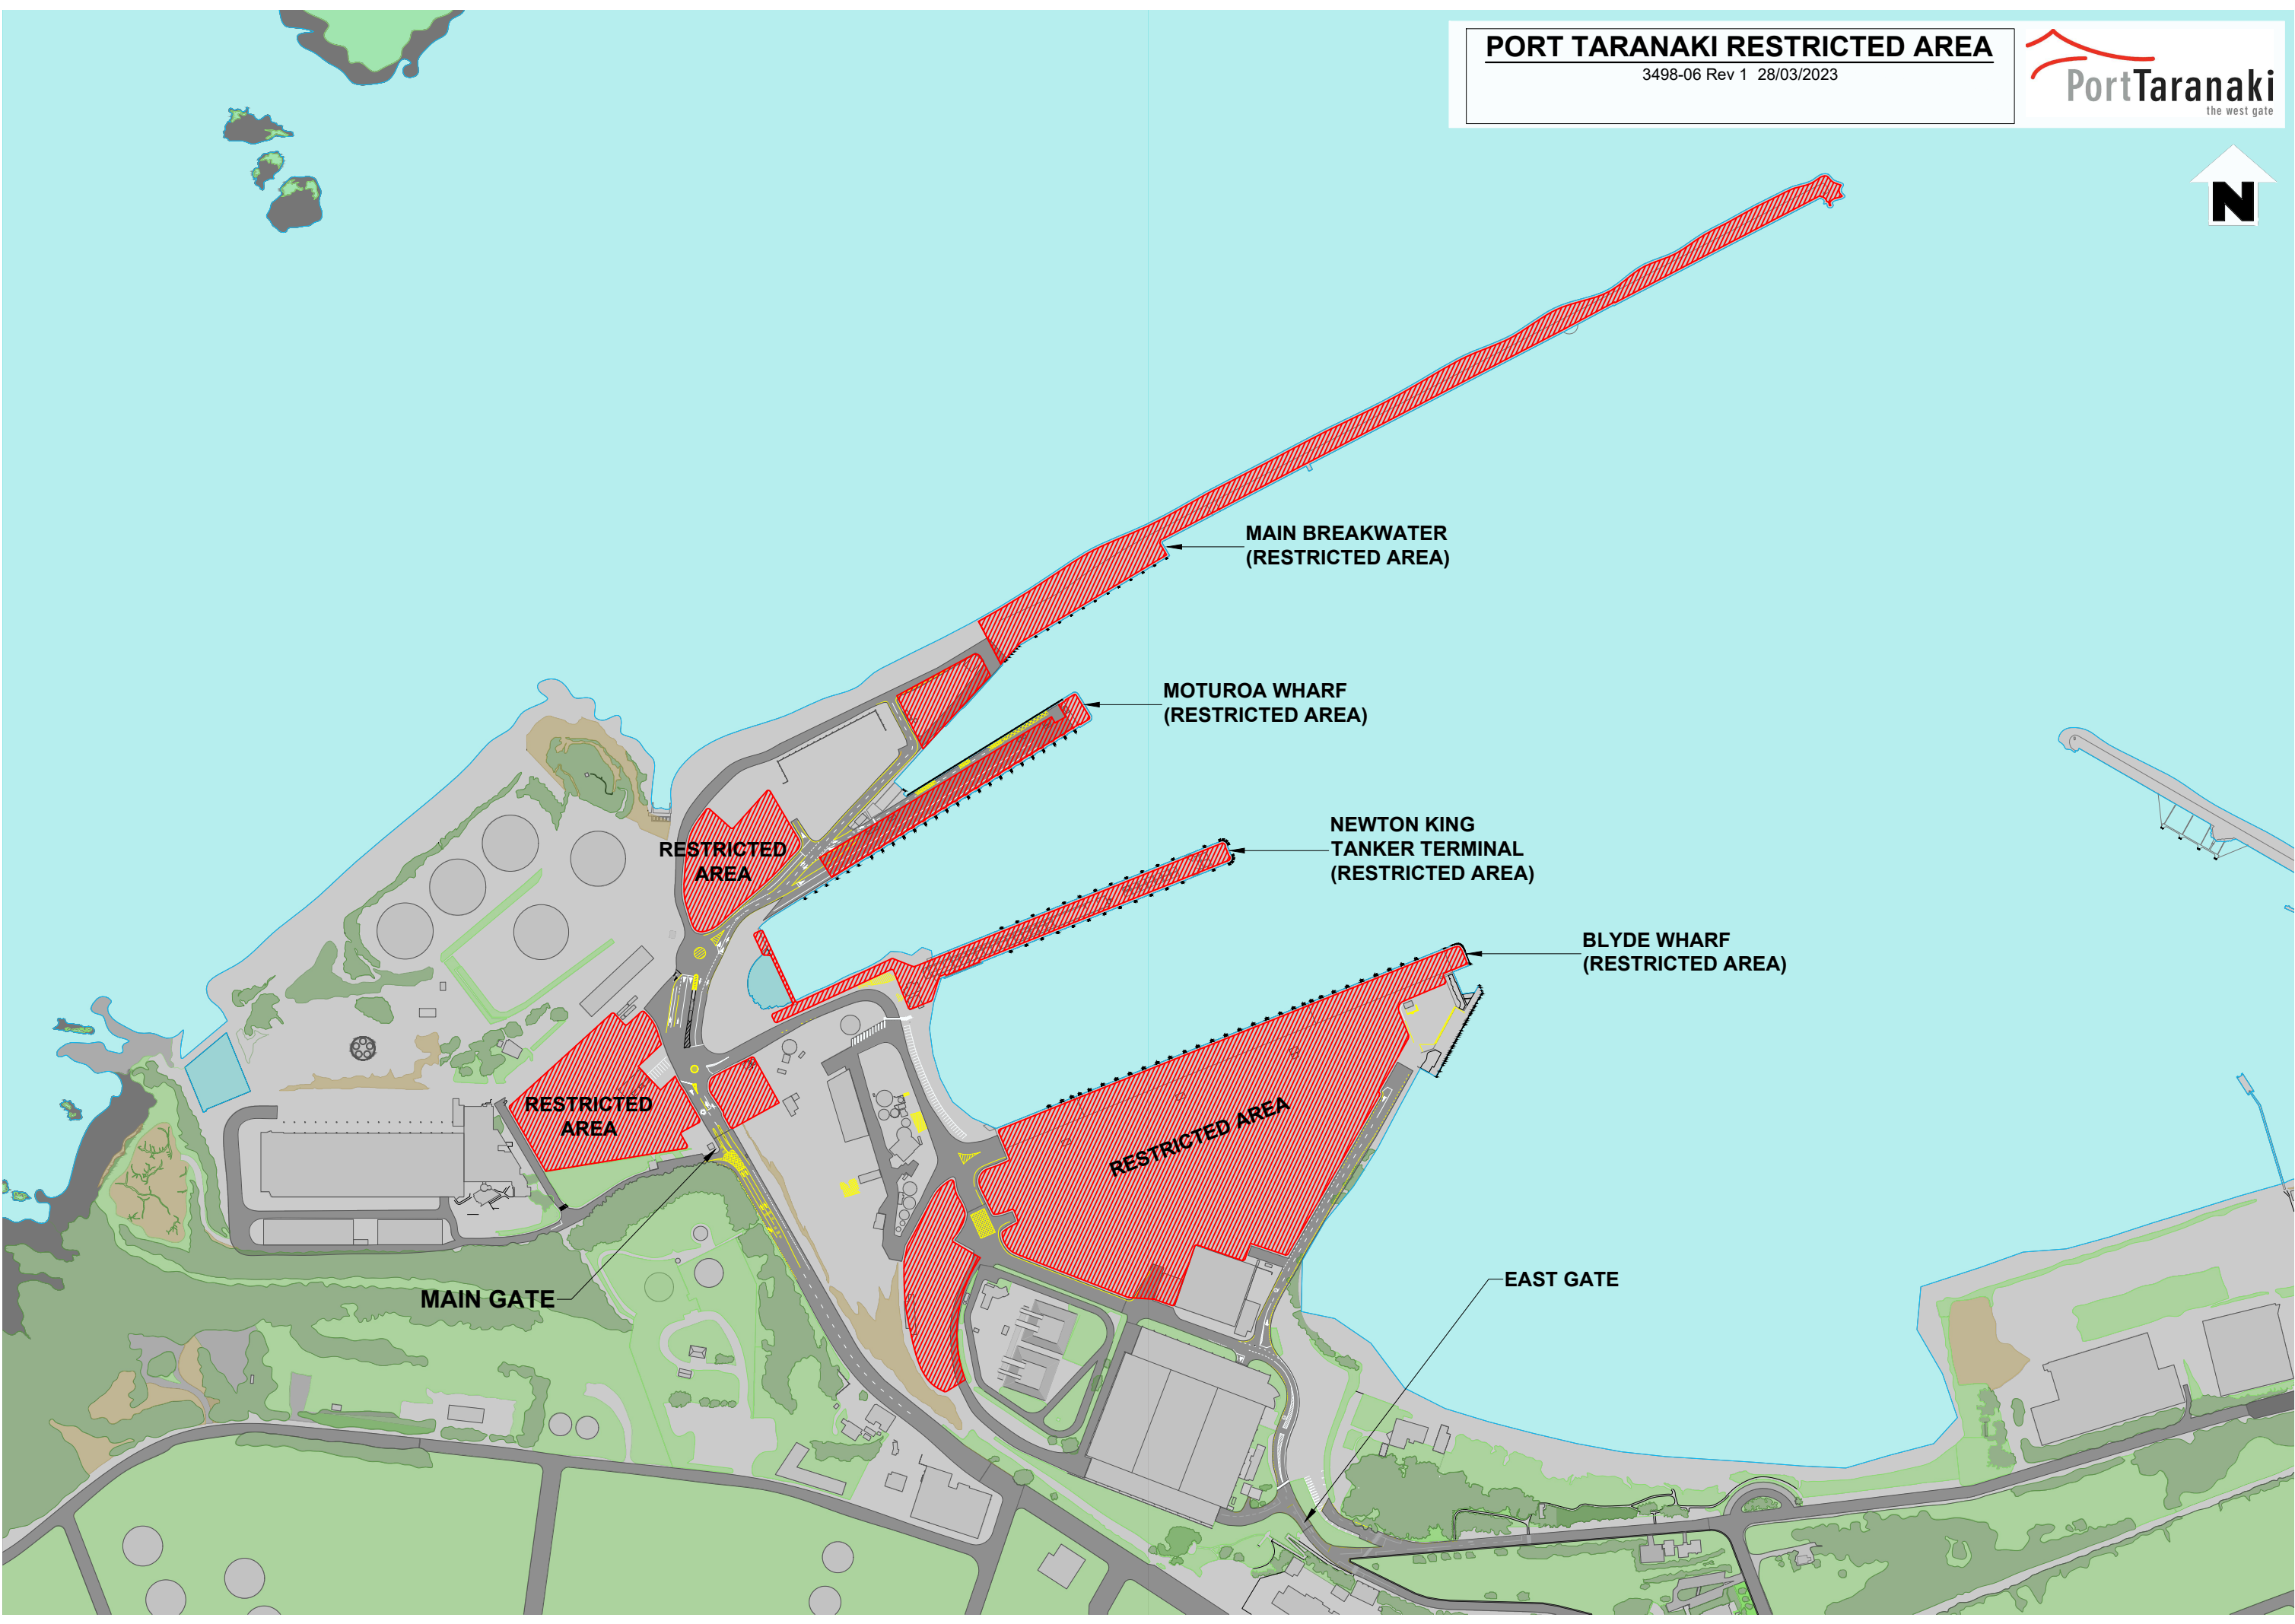

PORT TARANAKI RESTRICTED AREA

3498-06 Rev 1 28/03/2023

MAIN BREAKWATER
(RESTRICTED AREA)

MOTUROA WHARF
(RESTRICTED AREA)

NEWTON KING
TANKER TERMINAL
(RESTRICTED AREA)

BLYDE WHARF
(RESTRICTED AREA)

RESTRICTED
AREA

RESTRICTED
AREA

RESTRICTED AREA

MAIN GATE

EAST GATE